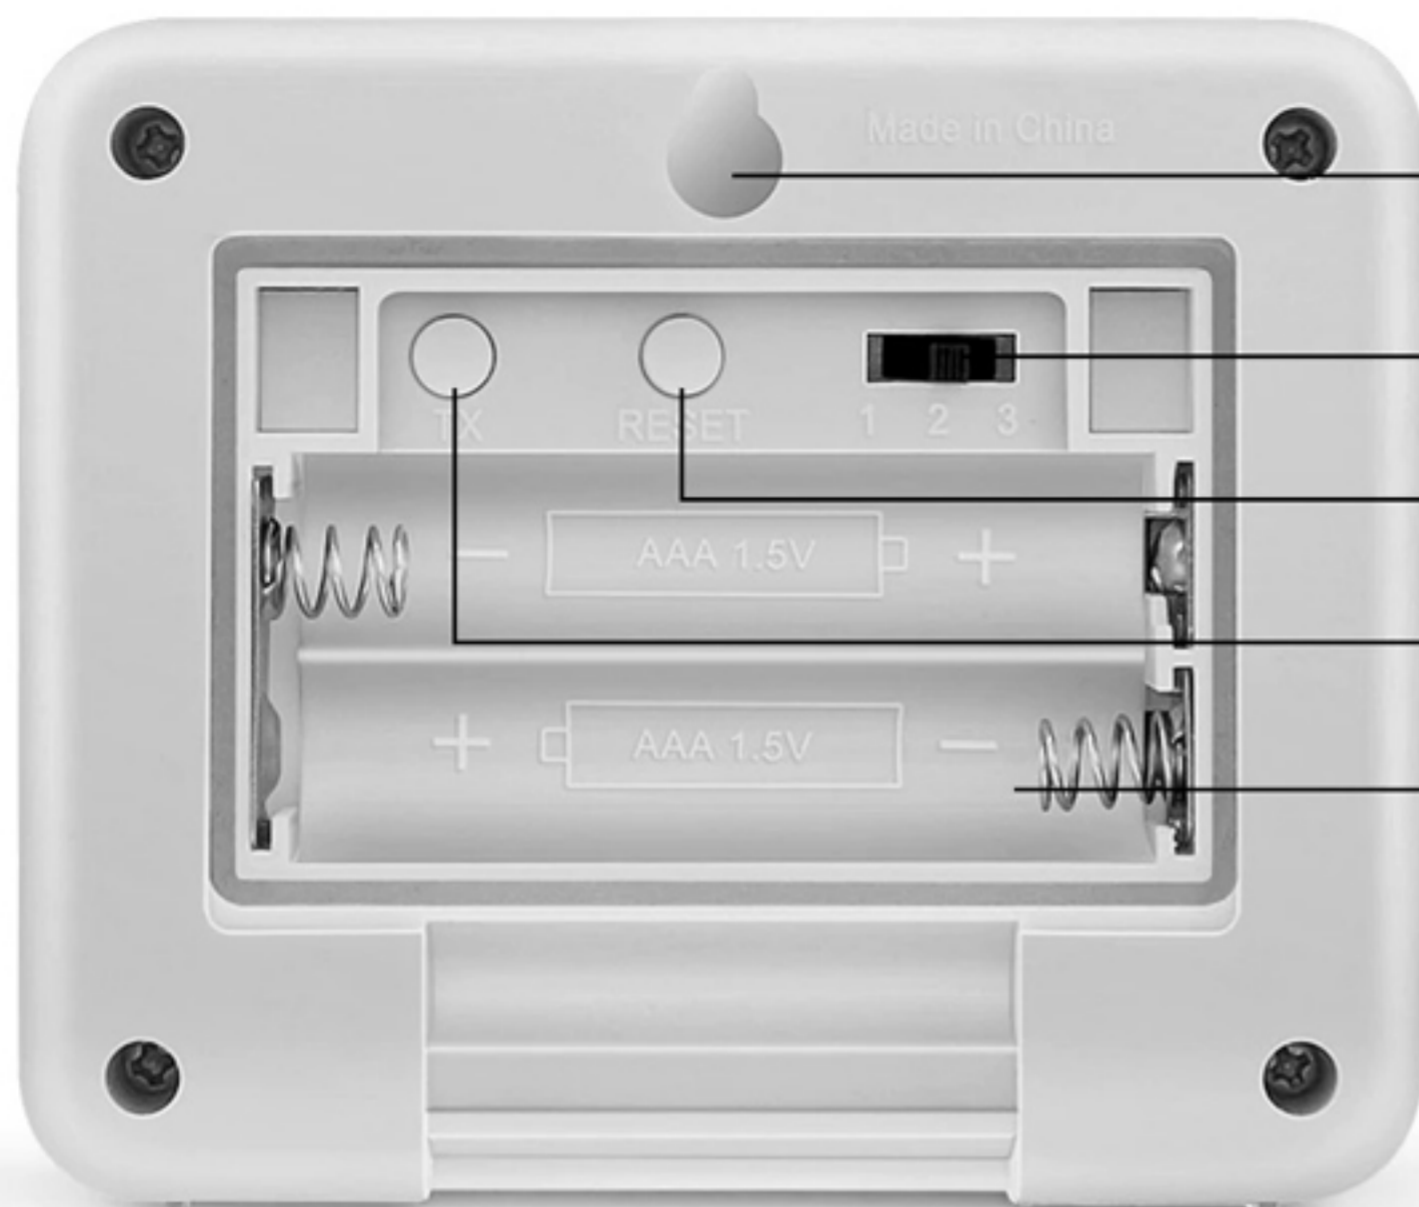

Temperature &
Humidity Trend

All-time/24 HRs
MAX/MIN

Support up to 3 Remote Sensors

(Range up to 60 Meters)

- CH1
- CH2
- CH3

2 Placement Options

Satisfy All Your Needs

Wall-Mounted Hole

Table Stand

SMALL INDOOR OUTDOOR THERMOMETER

CHANNEL Selector:
Slide to set Channel 1,2 or 3

°F/°C Switch

MAX /Min Selector:
Max / Min Indoor and Outdoor
Temperature Humidity

CHANNEL
SYNC

°F/°C
ALL-TIME/24

MAX/MIN
CLEAR

Battery Compartment

Hanging Hole

Foldable Stand

Made in China

Wall hanging hole

Channel 1.2.3

RESET

TX